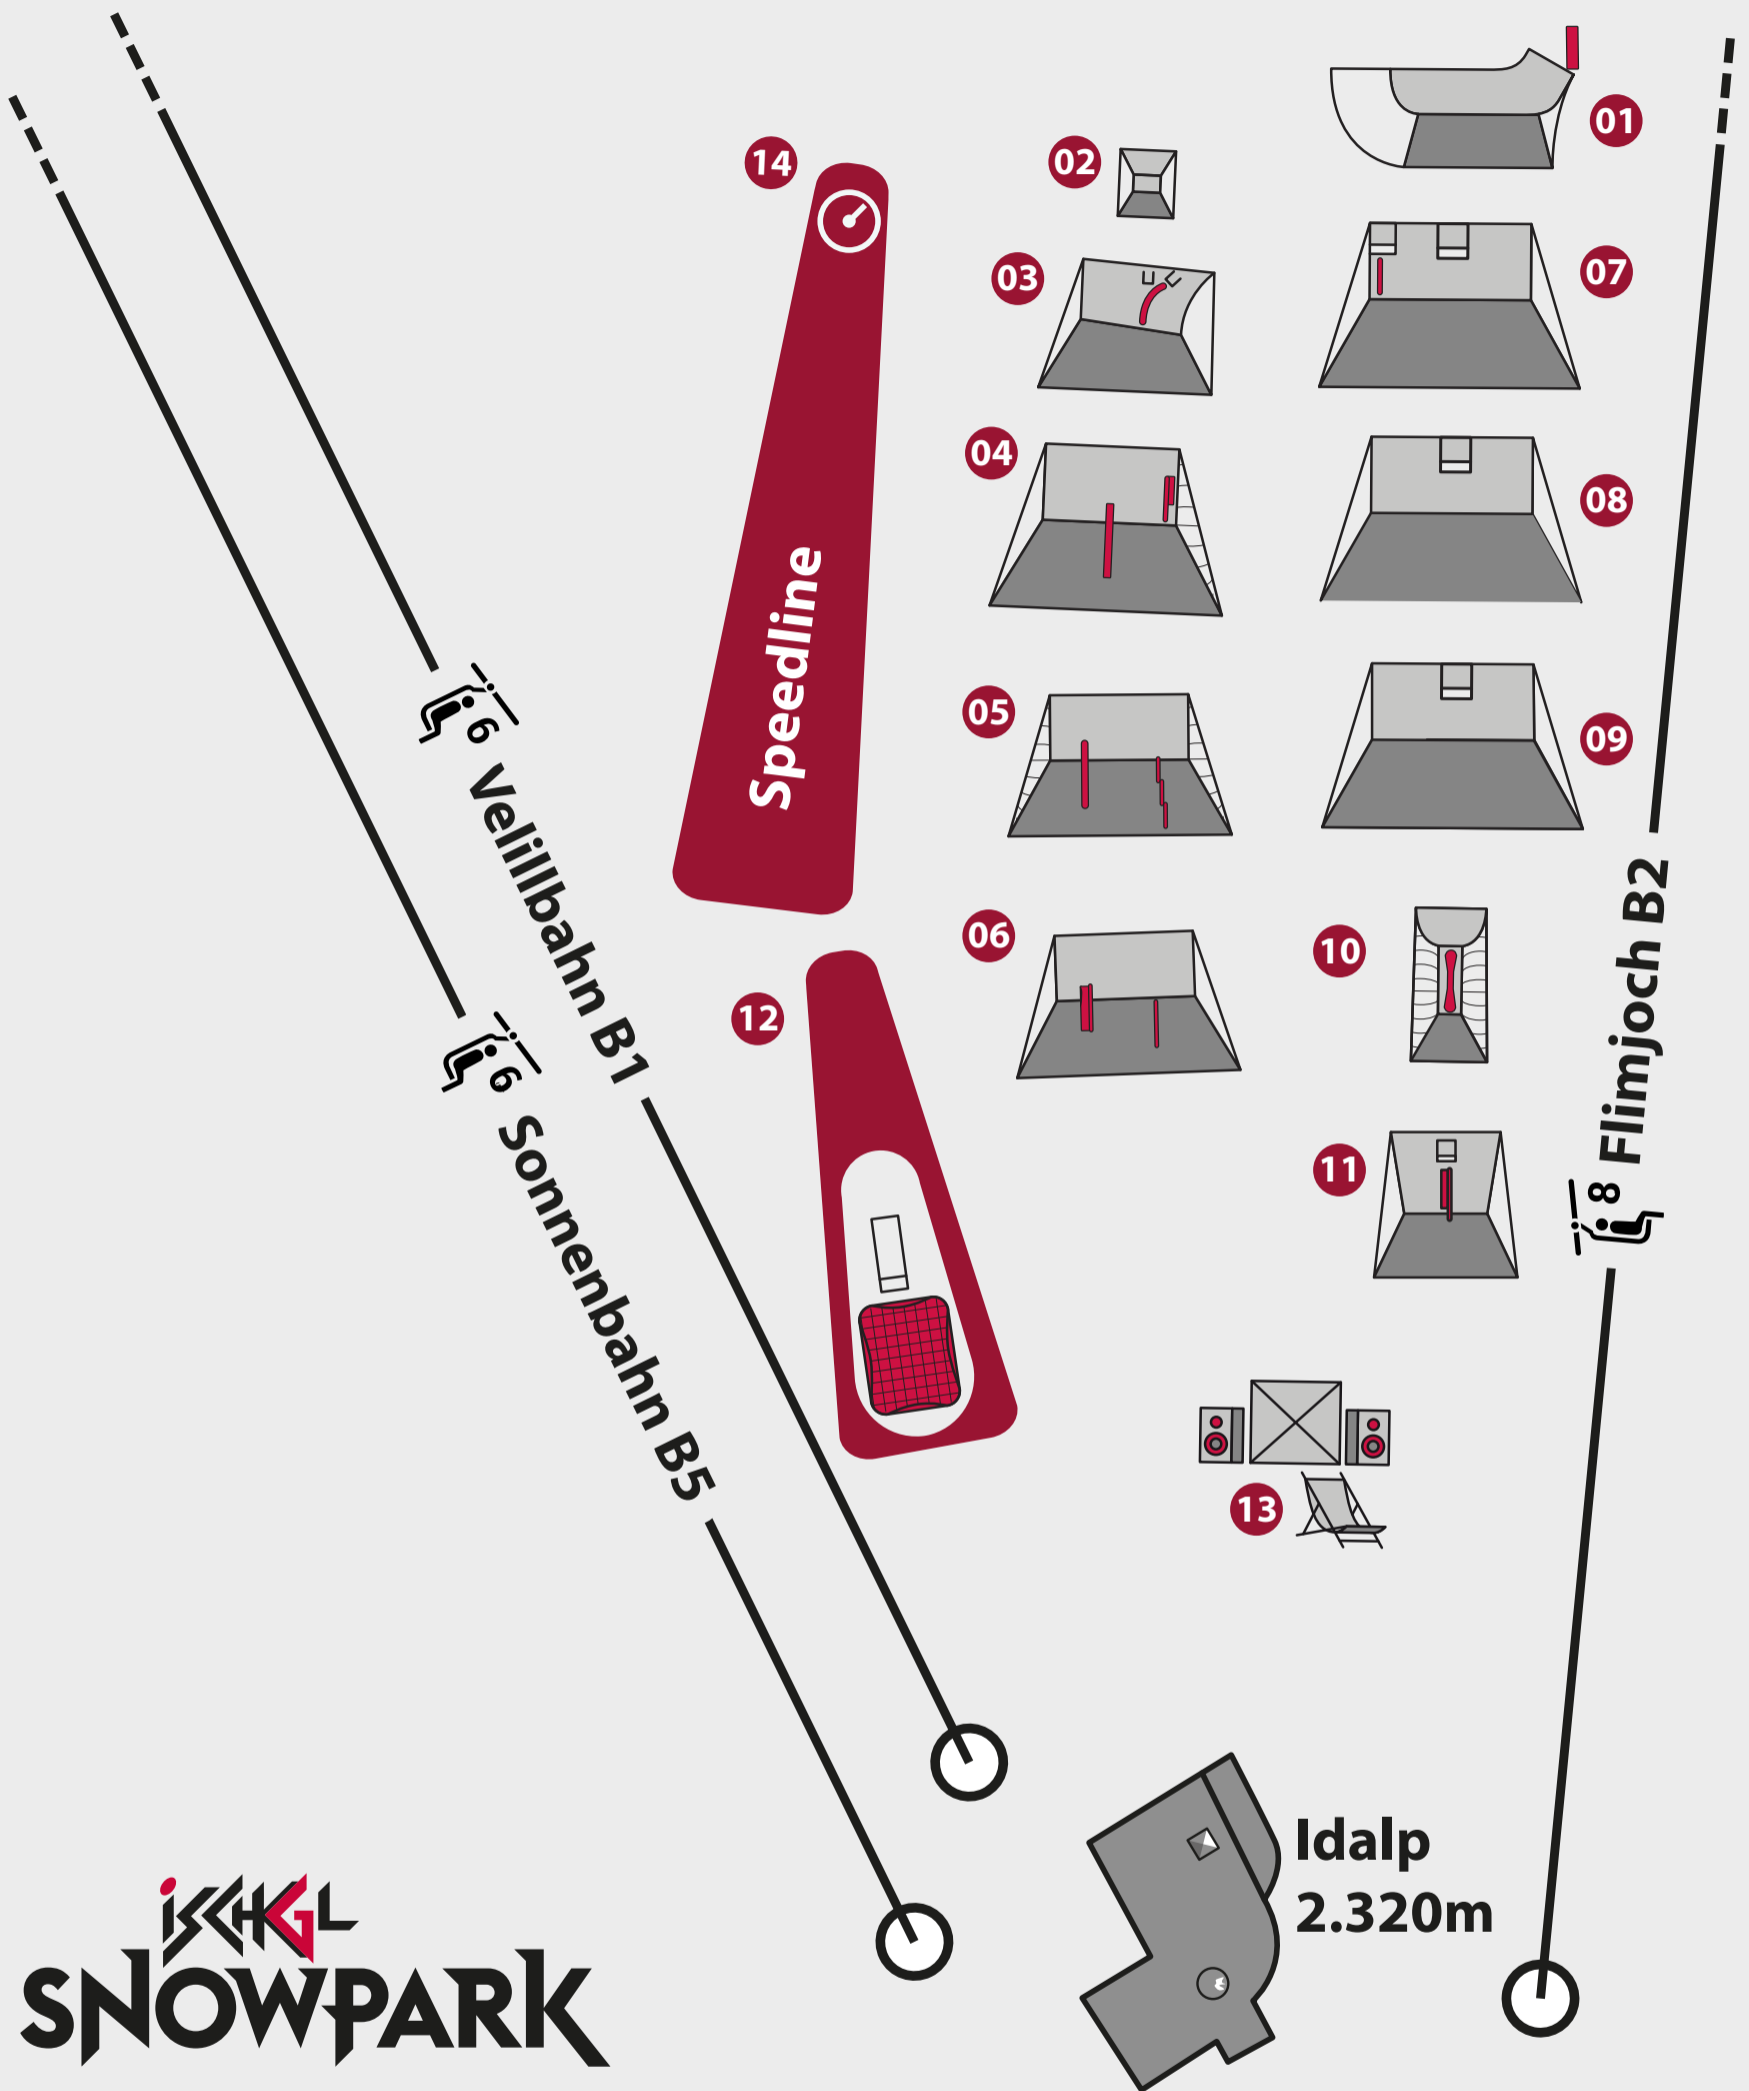

# Parkarea II: "Improve your skills"

**ISCHGL**  
**SNOWPARK**

- 01 Entrance
- 02 Minipyra
- 03 Curved Postbox 8m
- 04 Kinked Rail 4/8m
- 05 Stiffy Postbox 10m / Waterfall 12m
- 06 Elefant Butter with Rail 8m / Downrail 8m
- 07 Industry Flat 6m / Rollerjump 14m
- 08 Rollerjump 12m
- 09 Rollerjump 10m
- 10 A-Frame Postbox
- 11 Multijeep
- 12 Airbag
- 13 Parkbase
- 14 Speedline